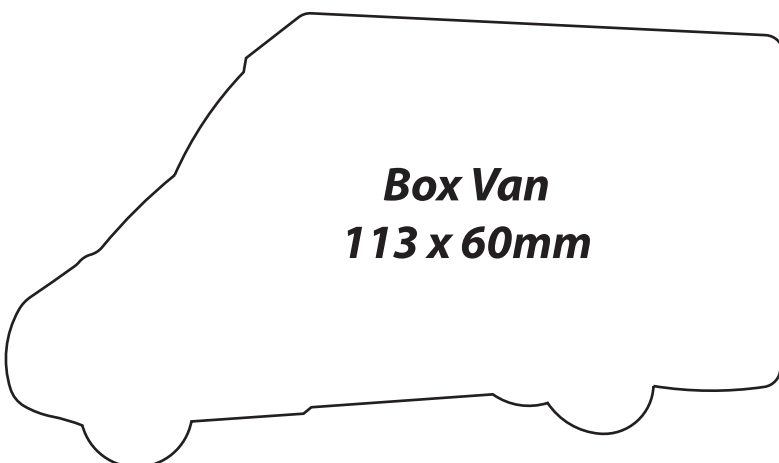

Special Squares & Rectangles 2
All templates are shown at actual size

120 x 175mm 6mm radius corner
6 piece kiss cut

Rectangle with slot for notepad
105.5 x 148mm

Houses 1

All templates are shown at actual size

Houses 2

All templates are shown at actual size

Miscellaneous 1

All templates are shown at actual size

Miscellaneous

All templates are shown at actual size

Vehicles 1

All templates are shown at actual size

Bottle 3
119 x 227mm

The image shows the outline of Bottle 3, which is a large, elongated bottle with a wide base and a narrow neck. The dimensions are 119 x 227mm.

Bottle 2
55 x 87mm

The image shows the outline of Bottle 2, which is a small, rounded bottle with a slightly wider base and a narrow neck. The dimensions are 55 x 87mm.