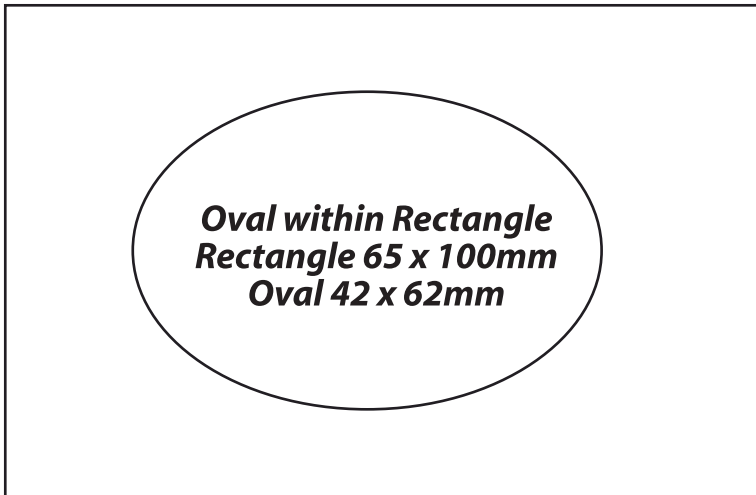

105 x 148mm RC

150 x 150mm RC

A5 148 x 210mm RC

A5 148 x 210mm RC (6mm radius)

Square Cornered Rectangles

53 x 55mm SC

55 x 110mm SC

60 x 60mm SC (no bleed)

60 x 60mm SC (bleed)

79 x 18mm SC

90 x 100mm SC

120 x 40mm SC

150 x 110mm SC

A6 148 x 105mm SC

A5 148 x 210mm SC

Special Squares & Rectangles 1
All templates are shown at actual size

Special Squares & Rectangles 2
All templates are shown at actual size

120 x 175mm 6mm radius corner
6 piece kiss cut

Rectangle with slot for notepad
105.5 x 148mm

Houses 1

All templates are shown at actual size

Bottle 3
119 x 227mm

The image shows the outline of Bottle 3, which is a large, elongated bottle with a wide base and a narrow neck. The dimensions are 119 x 227mm.

Bottle 2
55 x 87mm

The image shows the outline of Bottle 2, which is a small, rounded bottle with a slightly wider base and a narrow neck. The dimensions are 55 x 87mm.