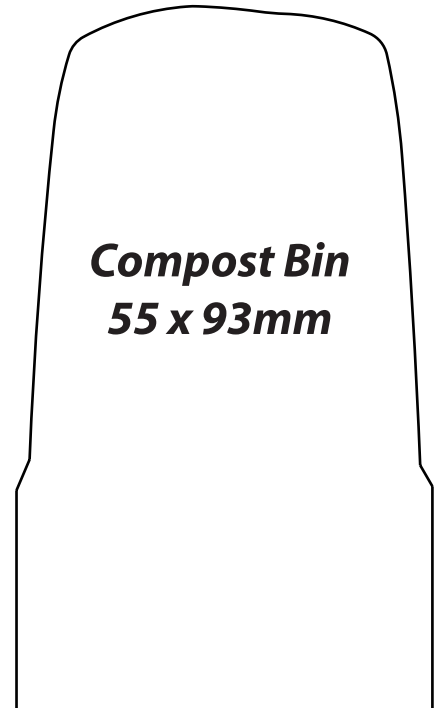

60 x 60mm SC (bleed)

79 x 18mm SC

90 x 100mm SC

120 x 40mm SC

150 x 110mm SC

A6 148 x 105mm SC

A5 148 x 210mm SC

Special Squares & Rectangles 1
All templates are shown at actual size

Vehicles 2

All templates are shown at actual size

Wheelie Bins

All templates are shown at actual size

Dustbins

All templates are shown at actual size

Circles

All templates are shown at actual size

Telephones

All templates are shown at actual size

Figures

All templates are shown at actual size

Recycling Boxes

All templates are shown at actual size

Bottles

All templates are shown at actual size

Bottle 3
119 x 227mm

The image shows the outline of Bottle 3, which is a large, elongated bottle with a wide base and a narrow neck. The dimensions are 119 x 227mm.

Bottle 2
55 x 87mm

The image shows the outline of Bottle 2, which is a small, rounded bottle with a slightly wider base and a narrow neck. The dimensions are 55 x 87mm.