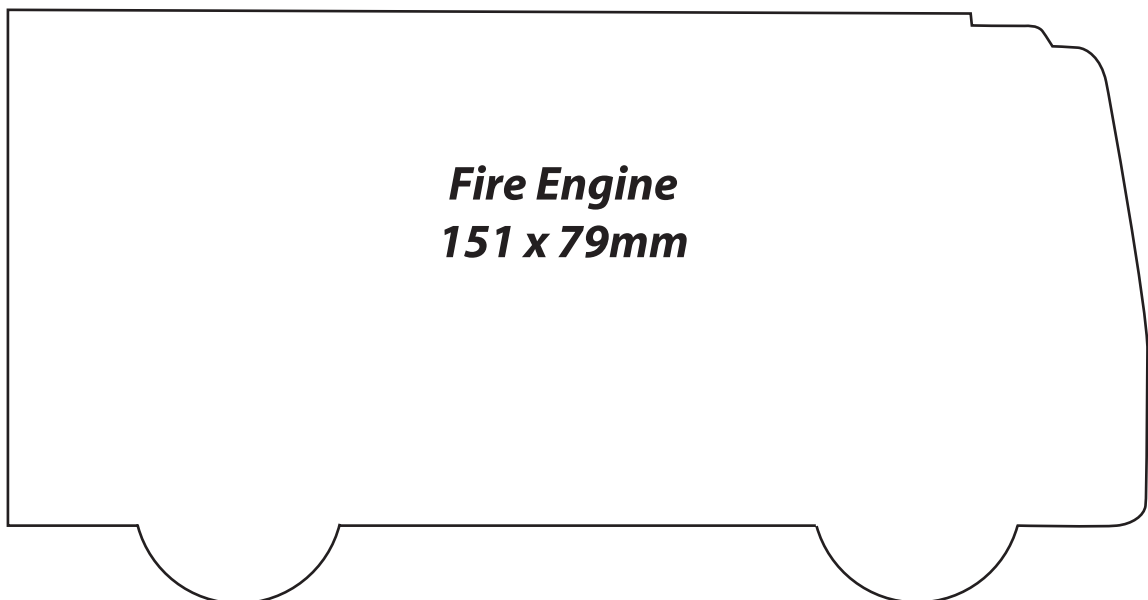

Vehicles 2

All templates are shown at actual size