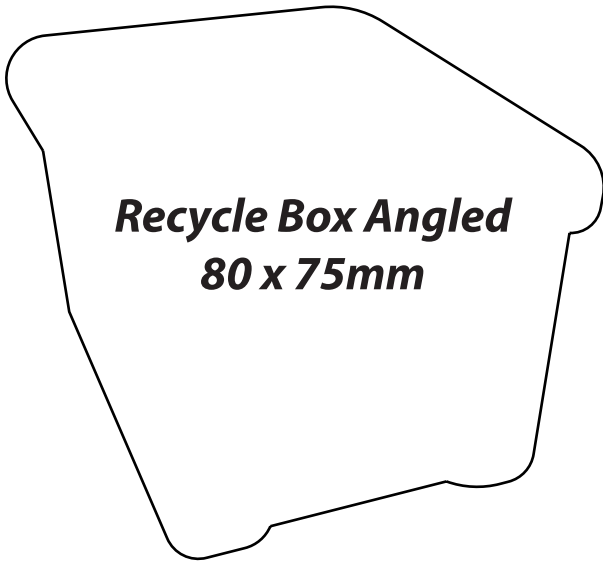

Telephones

All templates are shown at actual size

Figures

All templates are shown at actual size

Recycling Boxes

All templates are shown at actual size

Bottles

All templates are shown at actual size

Bottle 3
119 x 227mm

The image shows the outline of Bottle 3, which is a large, elongated bottle with a wide base and a narrow neck. The dimensions are 119 x 227mm.

Bottle 2
55 x 87mm

The image shows the outline of Bottle 2, which is a small, rounded bottle with a slightly wider base and a narrow neck. The dimensions are 55 x 87mm.