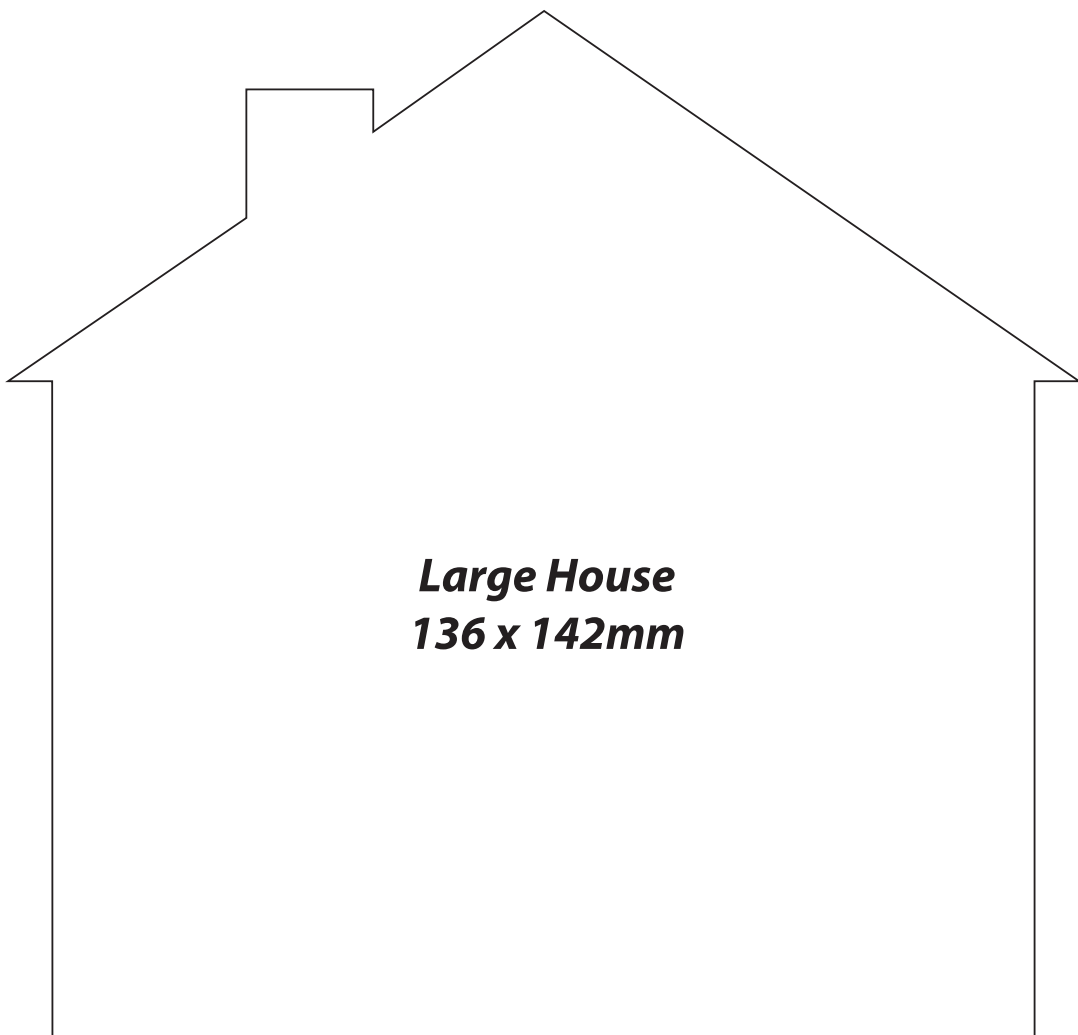

60 x 60mm SC (bleed)

79 x 18mm SC

90 x 100mm SC

120 x 40mm SC

150 x 110mm SC

A6 148 x 105mm SC

A5 148 x 210mm SC

Special Squares & Rectangles 1
All templates are shown at actual size

Special Squares & Rectangles 2
All templates are shown at actual size

120 x 175mm 6mm radius corner
6 piece kiss cut

Rectangle with slot for notepad
105.5 x 148mm

Houses 1

All templates are shown at actual size

Bottle 3
119 x 227mm

The image shows the outline of Bottle 3, which is a large, elongated bottle with a wide base and a narrow neck. The dimensions are 119 x 227mm.

Bottle 2
55 x 87mm

The image shows the outline of Bottle 2, which is a small, rounded bottle with a slightly wider base and a narrow neck. The dimensions are 55 x 87mm.