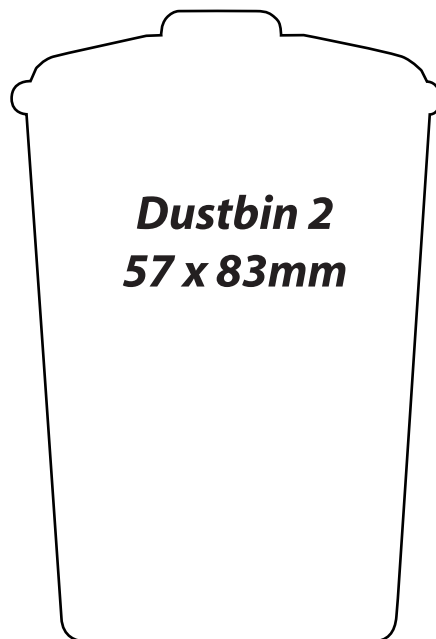

60 x 60mm SC (bleed)

79 x 18mm SC

90 x 100mm SC

120 x 40mm SC

150 x 110mm SC

A6 148 x 105mm SC

A5 148 x 210mm SC

Special Squares & Rectangles 1
All templates are shown at actual size

Vehicles 2

All templates are shown at actual size

Wheelie Bins

All templates are shown at actual size

Dustbins

All templates are shown at actual size

Circles

All templates are shown at actual size

Telephones

All templates are shown at actual size

Figures

All templates are shown at actual size

Recycling Boxes

All templates are shown at actual size

Bottles

All templates are shown at actual size

Bottle 3
119 x 227mm

The image shows the outline of Bottle 3, which is a large, elongated bottle with a wide base and a narrow neck. The dimensions are 119 x 227mm.

Bottle 2
55 x 87mm

The image shows the outline of Bottle 2, which is a small, rounded bottle with a slightly wider base and a narrow neck. The dimensions are 55 x 87mm.