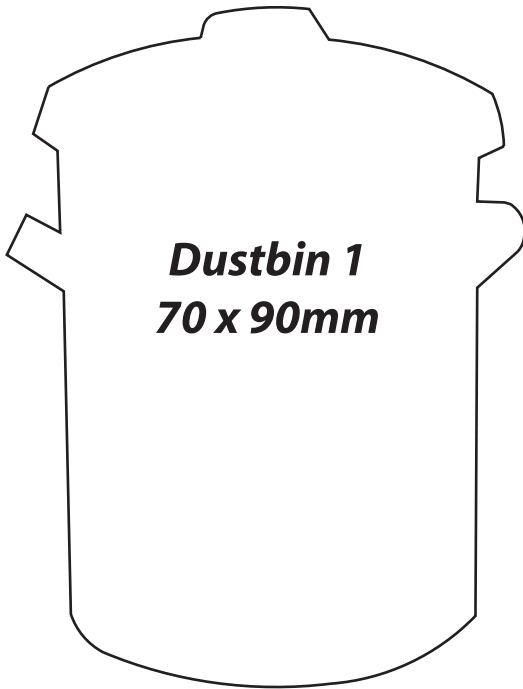

60 x 60mm SC (bleed)

79 x 18mm SC

90 x 100mm SC

120 x 40mm SC

150 x 110mm SC

A6 148 x 105mm SC

A5 148 x 210mm SC

Special Squares & Rectangles 1
All templates are shown at actual size

Vehicles 2

All templates are shown at actual size

Wheelie Bins

All templates are shown at actual size

Dustbins

All templates are shown at actual size

Circles

All templates are shown at actual size

Telephones

All templates are shown at actual size

Figures

All templates are shown at actual size

Recycling Boxes

All templates are shown at actual size

Bottles

All templates are shown at actual size

Bottle 3
119 x 227mm

The image shows the outline of Bottle 3, which is a large, elongated bottle with a wide base and a narrow neck. The dimensions are 119 x 227mm.

Bottle 2
55 x 87mm

The image shows the outline of Bottle 2, which is a small, rounded bottle with a slightly wider base and a narrow neck. The dimensions are 55 x 87mm.