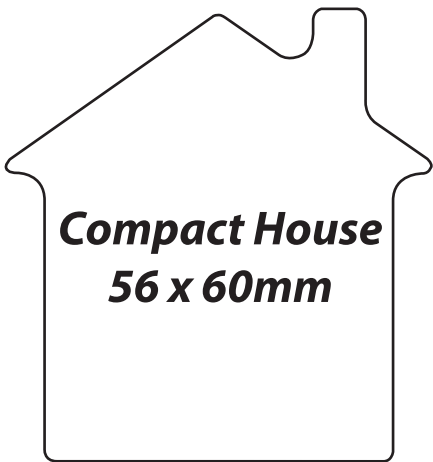

Houses 2

All templates are shown at actual size