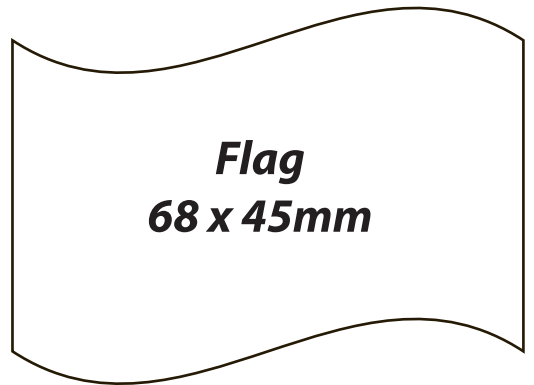

Miscellaneous 1

All templates are shown at actual size