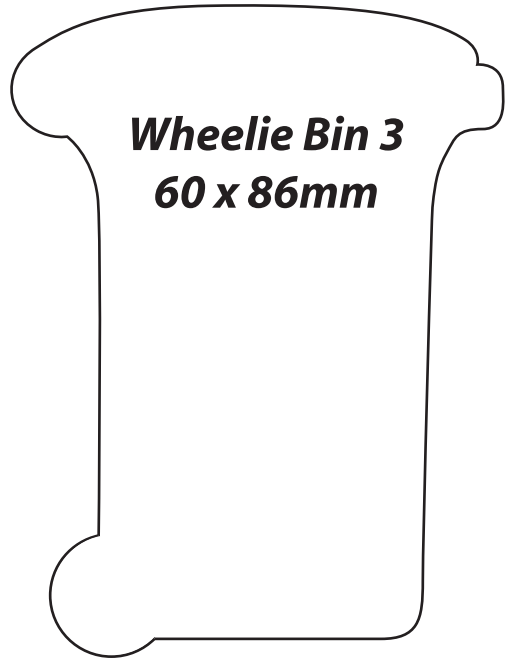

Wheelie Bins

All templates are shown at actual size