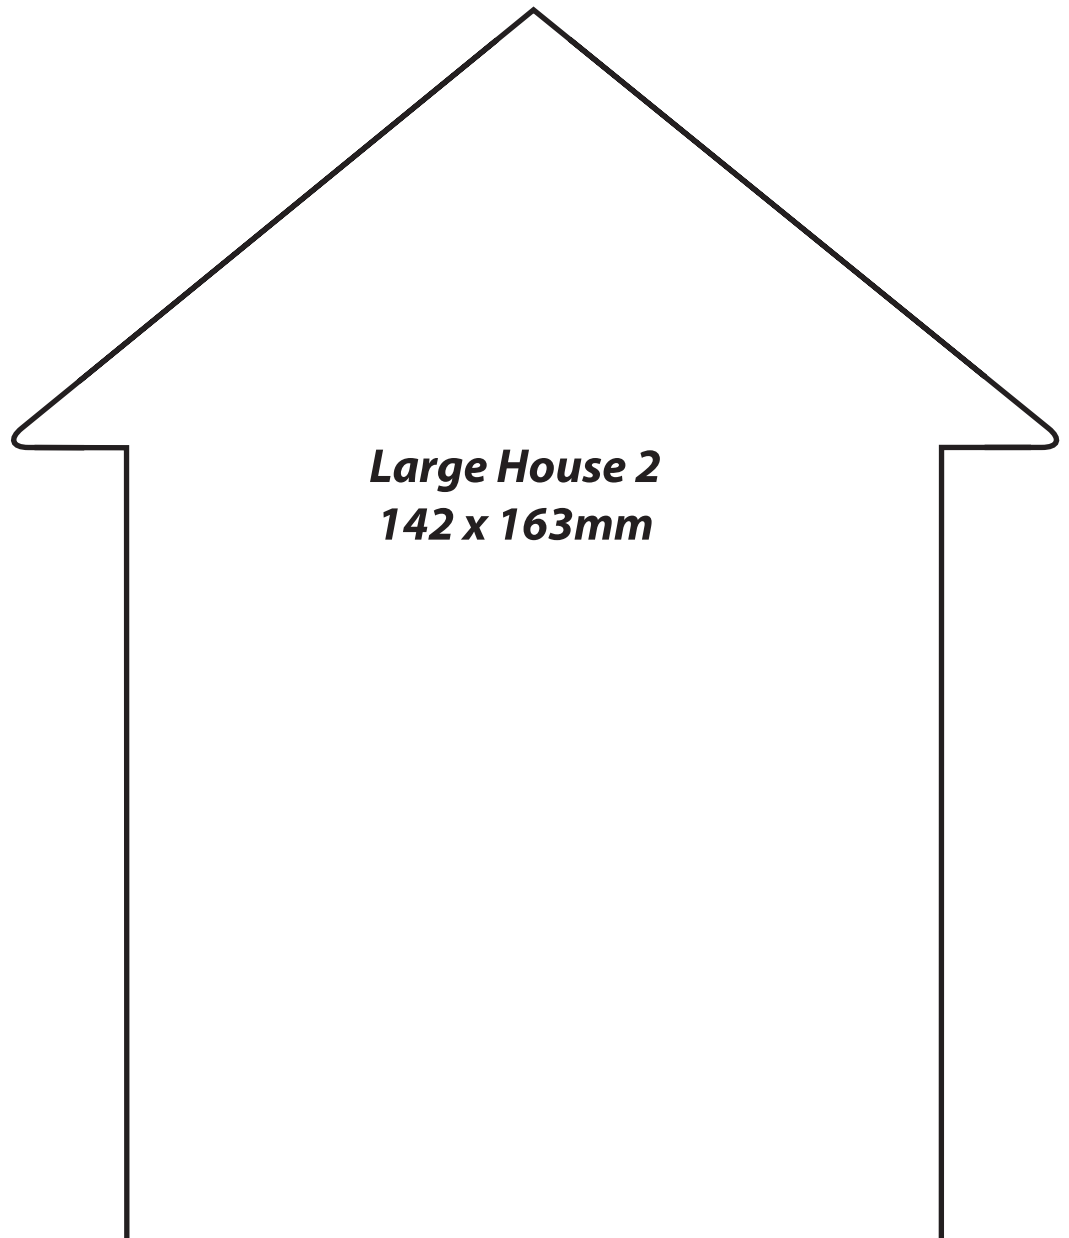

Houses 2

All templates are shown at actual size